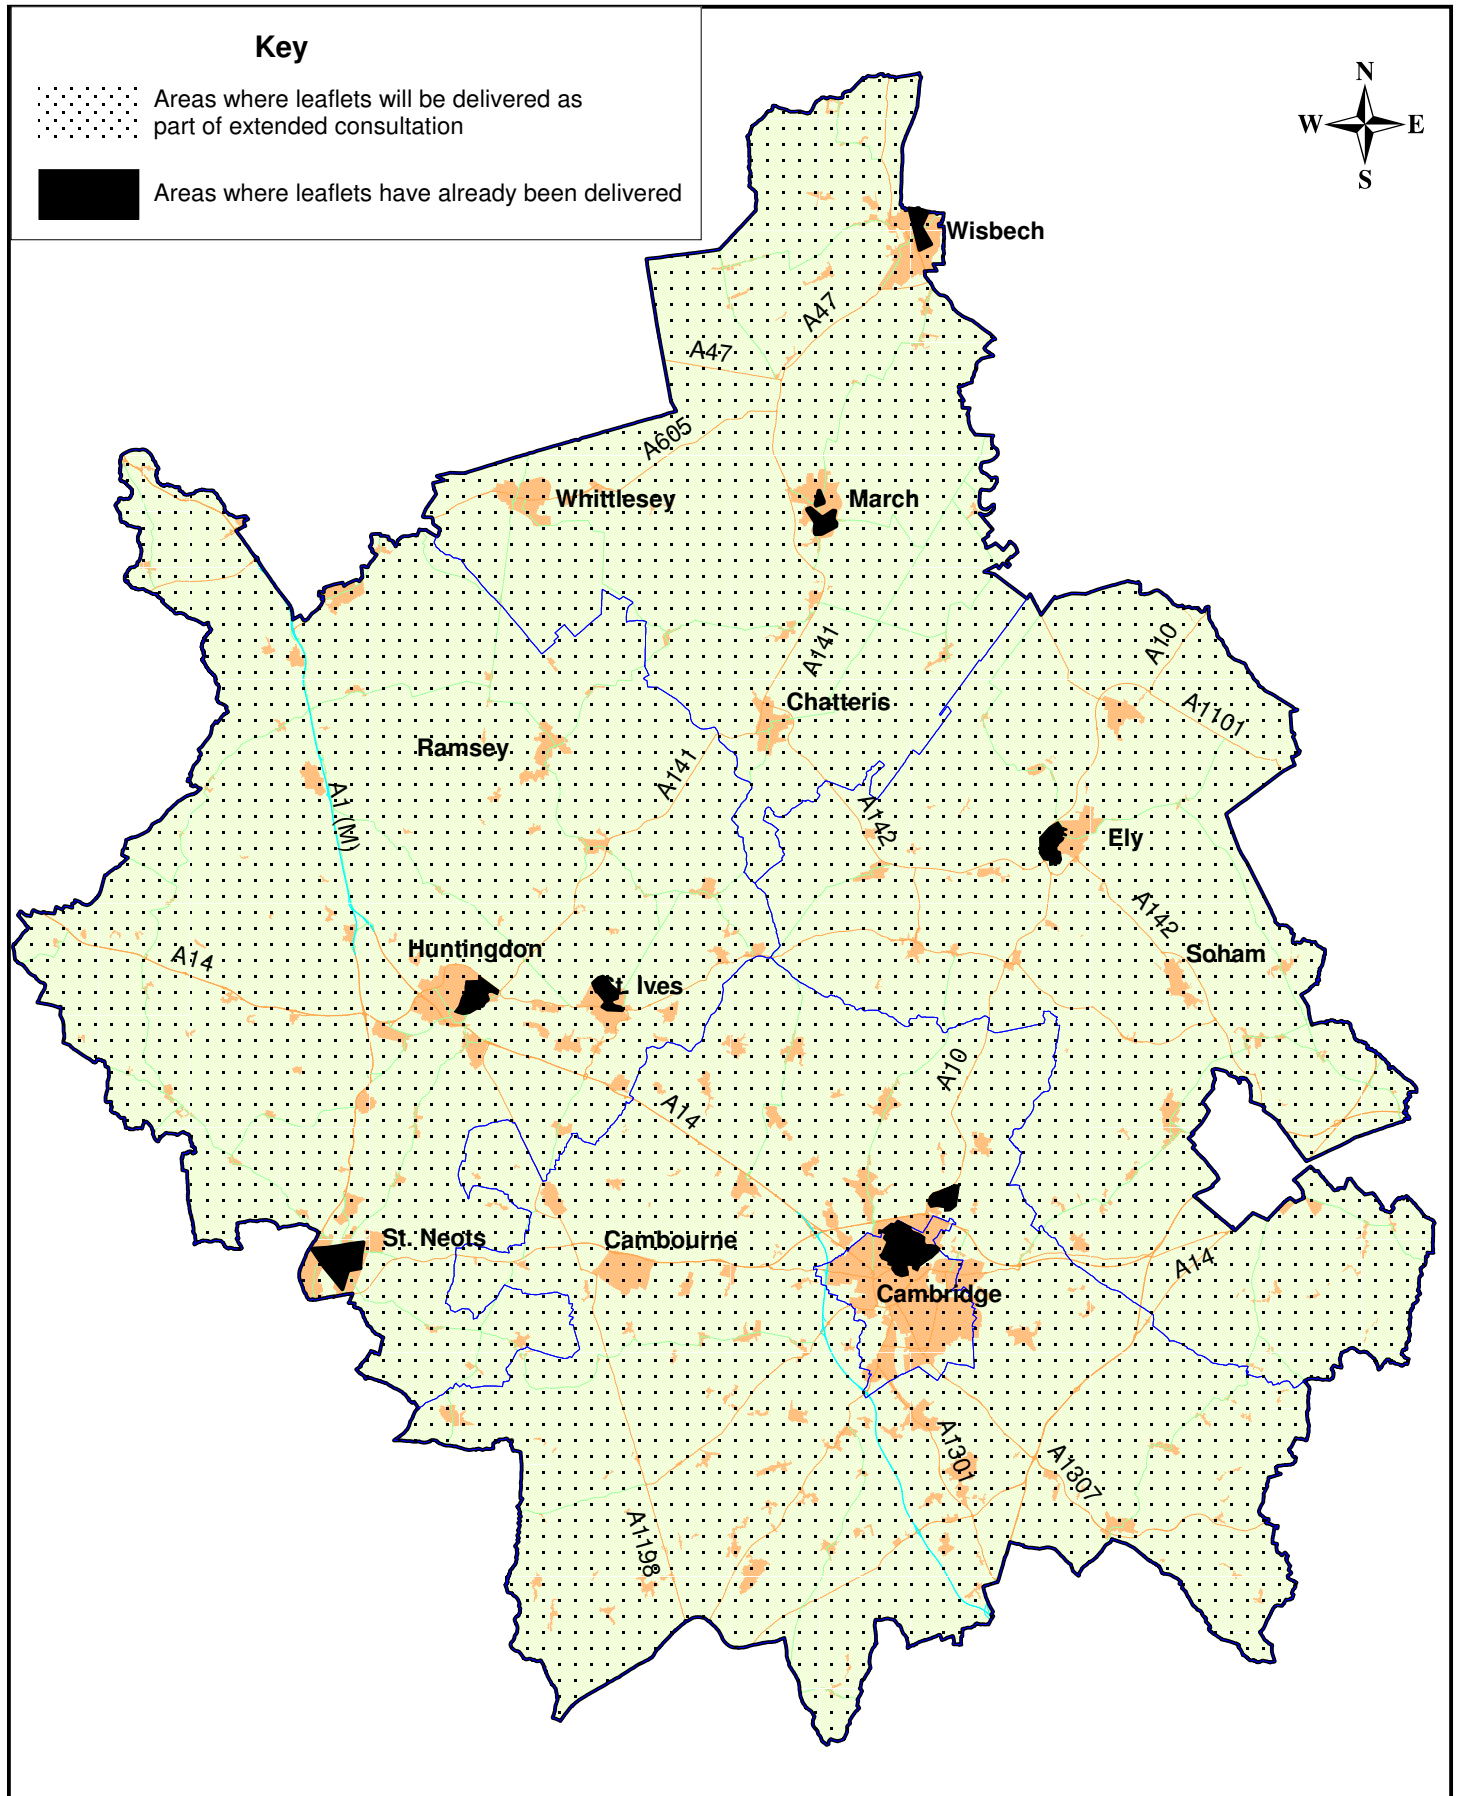

Cambridgeshire LTP3 Extended Consultation Leaflet Distribution

Scale (at A4): 1:370000

Date: 27/05/2010

By: fp435

Based upon Ordnance Survey material with the permission of the
Controller of Her Majesty's Stationery Office © Crown copyright.
Unauthorised reproduction infringes copyright
and may lead to prosecution. 100023205 2010